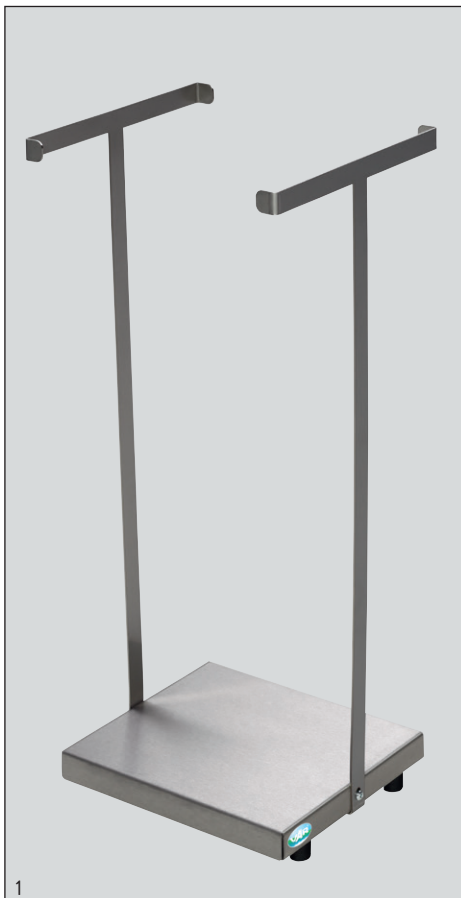

WASTE COLLECTOR WITH NO ROOF MADE OF STAINLESS STEEL

Made of high-quality stainless steel with a robust bottom plate. Available in two sizes. Also available in the stationary or a mobile version (four wheels, two lockables). Wheels with stainless steel casing.

Model for 60 l garbage bags

SH60, stationary, HxDxW ca. 665x290x330 mm
SHR60, mobile, HxDxW ca. 700x290x330 mm

Model for 120 l garbage bags:

SH120, stationary, HxDxW ca. 940x370x330 mm
SHR120, mobile, HxDxW ca. 985x370x330 mm

Article-No.:	Weight
SH 60 = 3606	ca. 5 kg
SHR 60 = 3607	ca. 6 kg
SH 120 = 3604	ca. 8 kg
SHR 120 = 3605	ca. 9 kg

Individual delivery packed in cartons.