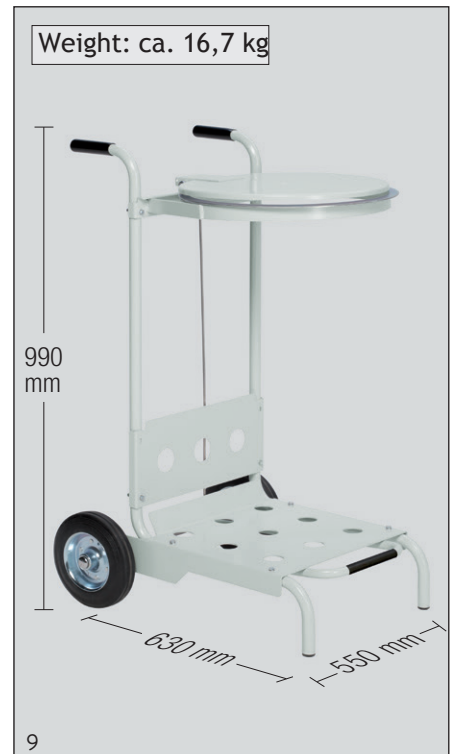

MOBILE WASTE COLLECTOR WITH PEDAL

MADE OF STEEL PARTS, LIGHT GREY (RAL 7035) POWDER COATED OR MADE OF STAINLESS STEEL

powder coated version (Art.-No. 3251):

Lid with ca. 410 mm diameter. Clamping ring for the fixation of the bag. Pedal to open the lid and two rolling wheels. Delivery not mounted. Easy assembly.

stainless steel version (Art.-No. 3250):

Lid with ca. 410mm diameter. Clamping ring for the fixation of the bag. Pedal to open the lid and five rolling wheels. Delivery not mounted. Easy assembly.

Both versions suited for 120 ltr garbage bags.

Pic.: Art.-No. 3250, stainless steel version

Pic.: Art.-No. 3251, powder coated version

Individual delivery packed in cartons.