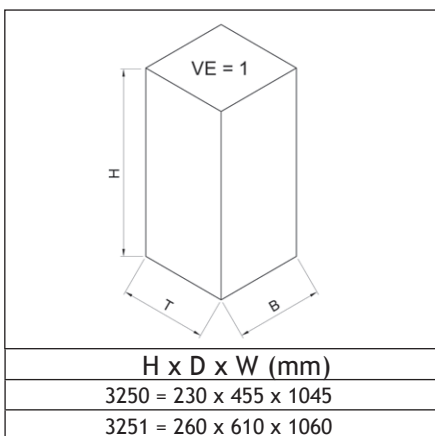

Individual delivery packed in cartons.