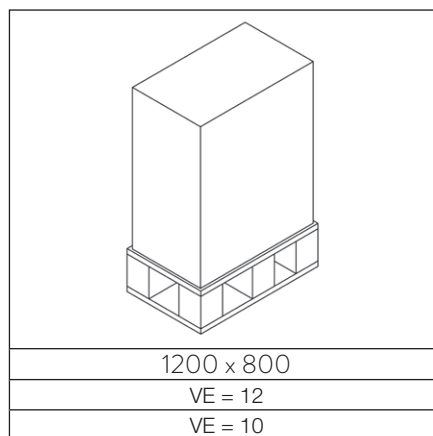

Individual delivery packed in cartons.