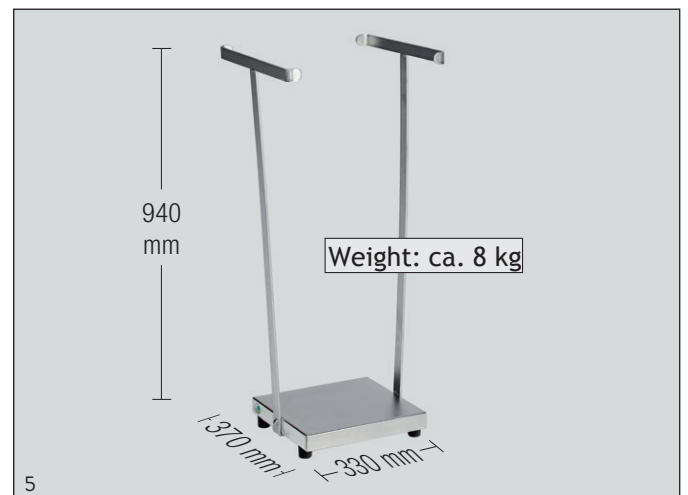

Pic.: SH 120, Art.-No. 3602