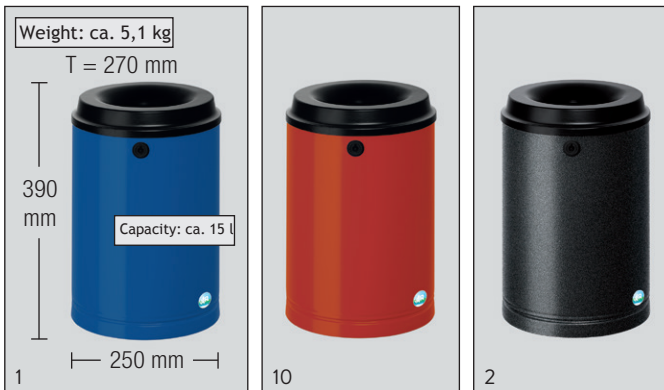

WASTE BASKET WITH WALL HOLDER AND LOCK

Made of galvanized steel sheets with high-quality powder coating for surface protection. Head part with wall holder black coated for all versions. Equipped with a double-bit key lock (1 key).

Delivery incl. fitting material for wall fixation.

Corpus (RAL)	red (3000)	blue (5010)	silver	antique-silver
15 l capacity	3190	3191	3192	3193
24 l capacity	3195	3196	3197	3198