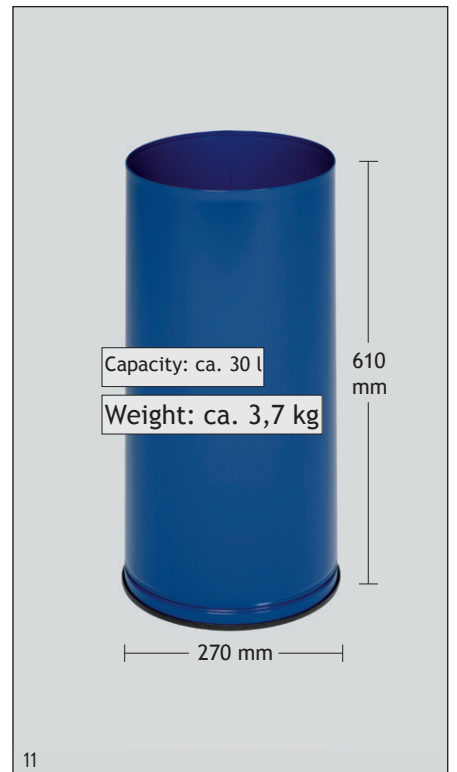

# UMBRELLA STAND, DECORATIVELY PERFORATED OR SMOOTH

Made of galvanized steel sheets (powder coating=surface protection) or stainless steel. Edge protection in bottom area.

	perforated	smooth
(RAL)	Art.-No.	Art.-No.
anthracite (7021)	36201	36202
blue (5010)	36211	36212
silver	36221	36222
white (9016)	36241	36242
red (3000)	36251	36252
light grey (7035)	36271	36272
stainless steel	36261	36262