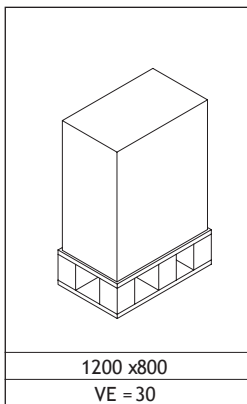

# UMBRELLA STAND, DECORATIVELY PERFORATED OR SMOOTH

Made of galvanized steel sheets (powder coating=surface protection) or stainless steel. Edge protection in bottom area.

	perforated	smooth
(RAL)	Art.-No.	Art.-No.
anthracite (7021)	36201	36202
blue (5010)	36211	36212
silver	36221	36222
white (9016)	36241	36242
red (3000)	36251	36252
light grey (7035)	36271	36272
stainless steel	36261	36262