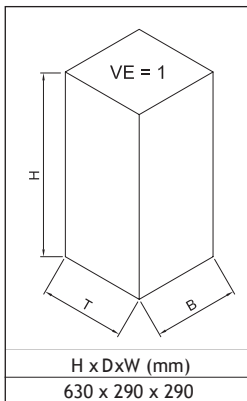

# UMBRELLA STAND, DECORATIVELY PERFORATED OR SMOOTH

Made of galvanized steel sheets (powder coating=surface protection) or stainless steel. Edge protection in bottom area.

	perforated	smooth
(RAL)	Art.-No.	Art.-No.
anthracite (7021)	36201	36202
blue (5010)	36211	36212
silver	36221	36222
white (9016)	36241	36242
red (3000)	36251	36252
light grey (7035)	36271	36272
stainless steel	36261	36262