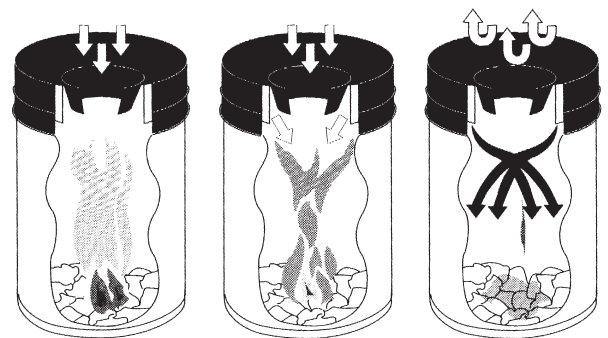

WASTE BASKETS - FIREPROOF -

The containers and the head parts are made of steel sheets and powder coated for an optimal surface protection. The corpus can be delivered in eight different color. The head part is always coated in black.

Pic.: waste basket 80 l, white , Art.-No. 3175,
waste basket 50 l, silver, Art.-No. 3169,
waste basket 30 l, black, Art.-No. 3152,
waste basket 110 l, yellow, Art.-No. 3187
waste basket 15 l, red, Art.-No. 3140

13

Pic.: color palet waste baskets

Method of operation:

Individual delivery packed in cartons.

CAPACITY CA.	(RAL)	red (3000)	blue (5010)	black (9005)	grey (7035)	white (9016)	green (6001)	yellow (1023)	silver
15 l	Art.-No.	3140	3141	3142	3143	3145	3146	3147	3148
30 l	Art.-No.	3150	3151	3152	3153	3155	3156	3157	3158
50 l	Art.-No.	3160	3161	3162	3163	3168	3165	3167	3169
80 l	Art.-No.	3170	3171	3172	3173	3175	3176	3177	3178
110 l	Art.-No.	3180	3181	3182	3183	3186	3185	3187	3188