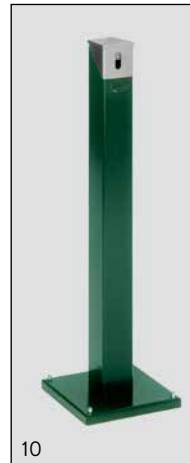

VAR SMOKE

ASHTRAY POST SG105

In two versions:

ashtray post, round = SG105R

ashtray post, cornered = SG105E

Made of steel pieces with removable head part. Equipped with double-bit key lock and inside bin, galvanized, ca. 2 ltr capacity, for ash. Powder coating = surface protection. Bottom plate, for mounting. Delivery includes fitting material.

POWDER COATING (RAL)		MODEL SG105R	MODEL SG105E
corpus	head part	Art.-No.	Art.-No.
anthracite (7021)	silver	3910	3915
blue (5010)	silver	3911	3916
green (6005)	silver	3912	3917
white (9016)	yellow(1023)	3913	3918
red (3000)	silver	3914	3919