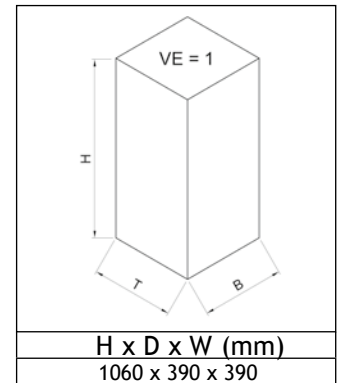

VAR SMOKE

ASHTRAY POST SG105

In two versions:

ashtray post, round = SG105R

ashtray post, cornered = SG105E

Made of steel pieces with removable head part. Equipped with double-bit key lock and inside bin, galvanized, ca. 2 ltr capacity, for ash. Powder coating = surface protection. Bottom plate, for mounting. Delivery includes fitting material.