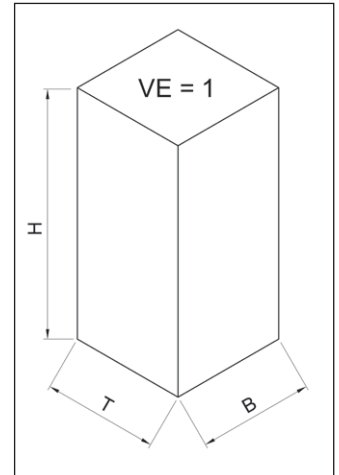

VAR SMOKE

FLOOR ASHTRAY, COATED STEEL SHEETS

Due to the ideal proportions the devices are especially steady. Nothing brings them down!
Made of powder coated steel sheets and suited for the indoor area. Bottom part with floor spacers!
Individual delivery packed in cartons.
Easy self-assembly (no tools needed).

(RAL)	ART.-NO.:
graphit (7024)	11665
red (3000)	1165
silver	1168
anthracite (7021)	1166
green (6001)	1161
blue(5010)	11671
antique-silver	11681
white (9016)	1162
yellow (1023)	1169

	H x D x W (mm)
ashtray	365 x 410 x 410
sand	130 x 300 x 580