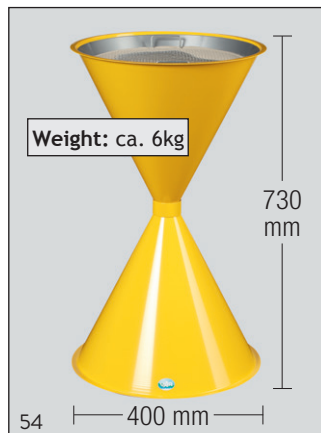

(RAL)	ART.-NO.:
graphit (7024)	11665
red (3000)	1165
silver	1168
anthracite (7021)	1166
green (6001)	1161
blue(5010)	11671
antique-silver	11681
white (9016)	1162
yellow (1023)	1169

	H x D x W (mm)
ashtray	365 x 410 x 410
sand	130 x 300 x 580

Powder coated version made of steel, with insert for sand reduction and galvanized filter.

Version white, with insert and galvanized filter, Art.-N. 1162

Version yellow, with insert and galvanized filter, Art.-No. 1169

Version STAINLESS STEEL, with insert and stainless steel filter, Art.-No. 1160

PALET	
ashtray	VE = 24
sand	VE = 25