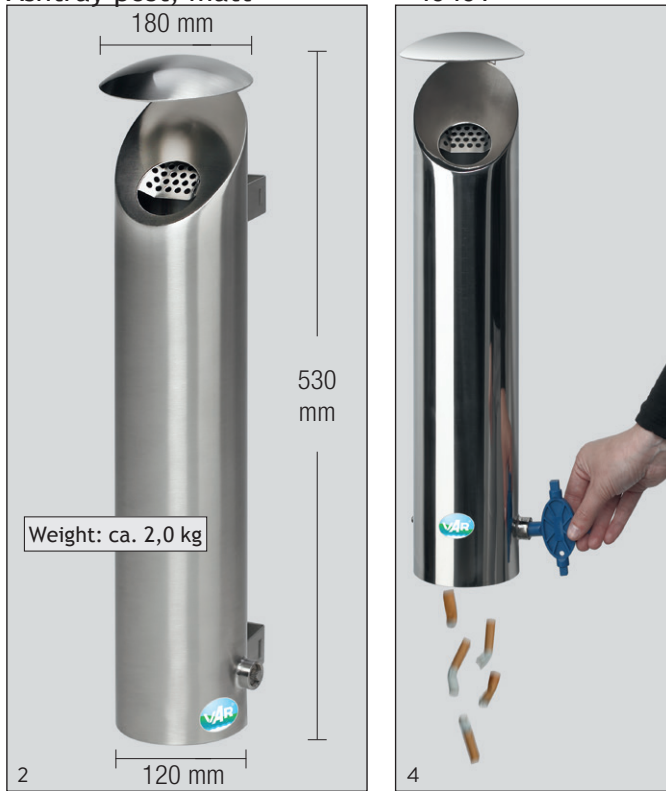

ASHTRAY POST H103 AND WALL ASHTRAY H53 WITH STAINLESS STEEL PROTECTION ROOF

ASHTRAY POST H103

With protection roof and plate for cigarettes. Manufactured from stainless steel, polished or matt. Stainless steel inside bin (capacity: 4,2 ltr), cylinder compression lock (2 keys) and ground plate, for fixation on the ground. Delivery includes fitting material for ground fixation.

Article-Numbers:

Ashtray post, polished = 40400

Ashtray post, matt = 40401

H x D x W (mm)
H 103 1070 x 225 x 225
H 53 560 x 180 x 180

1200 x 800
VE = 21
VE = 80

WALL ASHTRAY H53 FOR WALL OR PIPE FIXATION

with protection roof and a plate for cigarettes. Manufactured from stainless steel, polished or matt. Equipped with triangular lock (1 key), capacity ca. 2,5 ltr. Easy emptying from the bottom (remove protection cap, unlock inside flap, waste falls out, remove key, inside flap locks automatically).