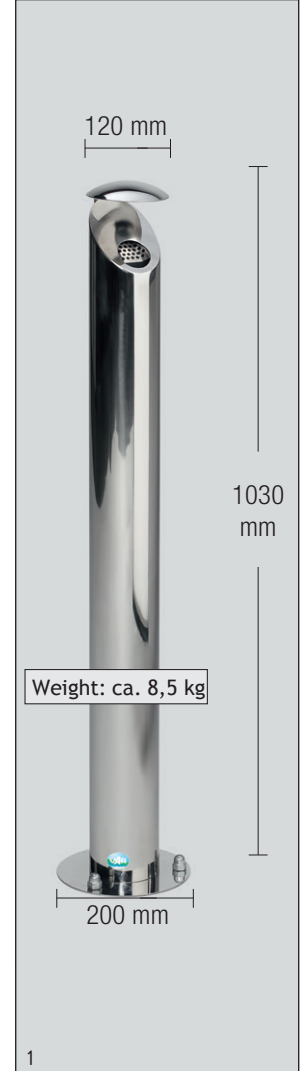

ASHTRAY POST H103 AND WALL ASHTRAY H53 WITH STAINLESS STEEL PROTECTION ROOF

ASHTRAY POST H103

With protection roof and plate for cigarettes. Manufactured from stainless steel, polished or matt. Stainless steel inside bin (capacity: 4,2 ltr), cylinder compression lock (2 keys) and ground plate, for fixation on the ground. Delivery includes fitting material for ground fixation.

Article-Numbers:

Ashtray post, polished = 40400

Ashtray post, matt = 40401

H x D x W (mm)
H 103 1070 x 225 x 225
H 53 560 x 180 x 180

1200 x 800
VE = 21
VE = 80

WALL ASHTRAY H53 FOR WALL OR PIPE FIXATION

with protection roof and a plate for cigarettes. Manufactured from stainless steel, polished or matt. Equipped with triangular lock (1 key), capacity ca. 2,5 ltr. Easy emptying from the bottom (remove protection cap, unlock inside flap, waste falls out, remove key, inside flap locks automatically).

Delivery includes fitting material for wall or pipe fixation.

Article-Numbers:

Wall ashtray, polished = 40402

Wall ashtray, matt = 40403