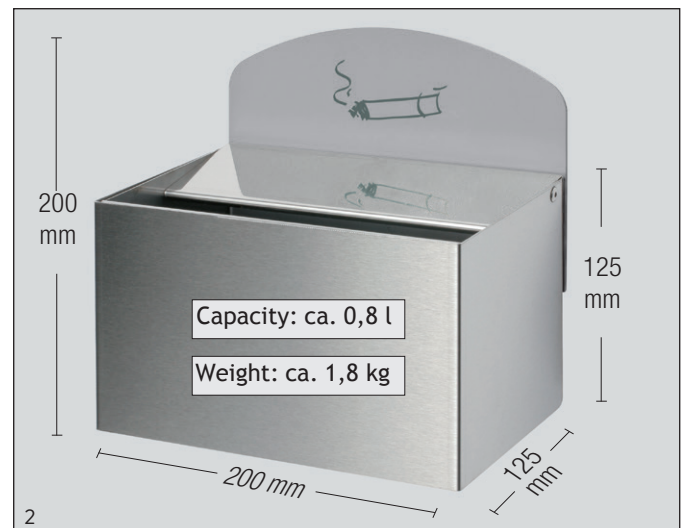

VAR PREMIUM

WALL ASHTRAY WITH PLATE, STAINLESS STEEL

Execution: Corpus and ashtray insert or inside bin (WH51) made entirely of stainless steel. Corpus stainless steel, insertion plates polished stainless steel. Plate made of galvanized steel sheets, silver powder coating. Delivery includes fitting material for wall fixation and pictogram labels.

Wall ashtray WH51, stainless steel, with plate, Art.-No. 14983

Wall ashtray WH9, stainless steel, with plate, Art.-No. 14791

Wall ashtray WH13, stainless steel, with plate, Art.-No. 14891

H x D x W (mm)
WH 9 = 130 x 120 x 190
WH 13 = 150 x 165 x 235
WH 51 = 550 x 145 x 220

1200 x 800
VE = 180
VE = 130
VE = 80