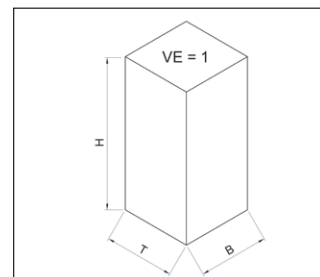

VAR PREMIUM

WALL ASHTRAY WITH PLATE, STAINLESS STEEL

Execution: Corpus and ashtray insert or inside bin (WH51) made entirely of stainless steel. Corpus stainless steel, insertion plates polished stainless steel. Plate made of galvanized steel sheets, silver powder coating. Delivery includes fitting material for wall fixation and pictogram labels.

Wall ashtray WH51, stainless steel, with plate, Art.-No. 14983

Wall ashtray WH9, stainless steel, with plate, Art.-No. 14791

Wall ashtray WH13, stainless steel, with plate, Art.-No. 14891

H x D x W (mm)
WH 9 = 130 x 120 x 190
WH 13 = 150 x 165 x 235
WH 51 = 550 x 145 x 220

1200 x 800
VE = 180
VE = 130
VE = 80