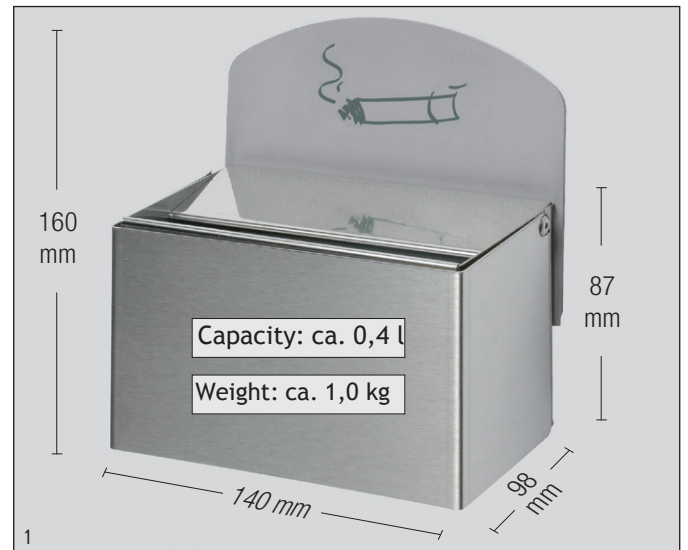

VAR PREMIUM

WALL ASHTRAY WITH PLATE, STAINLESS STEEL

Execution: Corpus and ashtray insert or inside bin (WH51) made entirely of stainless steel. Corpus stainless steel, insertion plates polished stainless steel. Plate made of galvanized steel sheets, silver powder coating. Delivery includes fitting material for wall fixation and pictogram labels.

Wall ashtray WH51, stainless steel, with plate, Art.-No. 14983

Wall ashtray WH9, stainless steel, with plate, Art.-No. 14791

Wall ashtray WH13, stainless steel, with plate, Art.-No. 14891

H x D x W (mm)
WH 9 = 130 x 120 x 190
WH 13 = 150 x 165 x 235
WH 51 = 550 x 145 x 220

1200 x 800
VE = 180
VE = 130
VE = 80