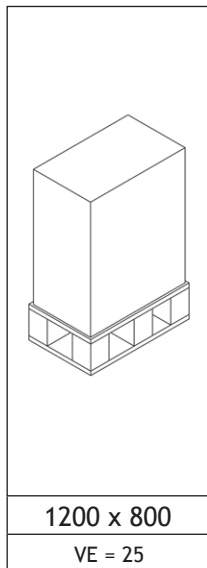

# SCISSOR STAND, STAINLESS STEEL

Waste collector made of high-quality stainless steel. Equipped with clamping ring (stainless steel) for the fixation of 120 l garbage bags. With robust plastic lid. Available with or w/ o foot pedal.

18

20

21

Pic.: Scissor stand w/o pedal

19

10

Pic.: Scissor stand with pedal

	SCHERENSTÄNDER	
	STATIONARY	WITH PEDAL
LID	ART.-NO.	ART.-NO.
yellow	3630	3635
blue	3631	3636
silver	3632	3637