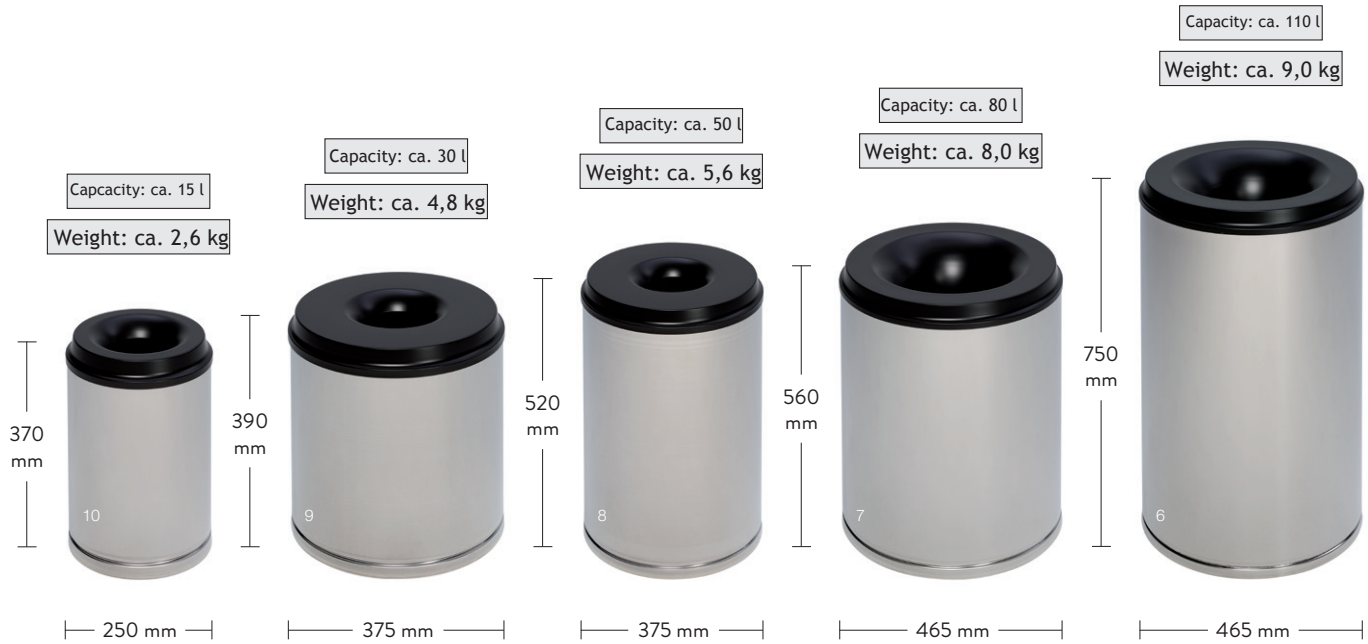

WASTE BASKETS, FIREPROOF, STAINLESS STEEL VERSION

Corpus is made of polished stainless steel sheets. The head part is made of galvanized steel sheets and powder coated in black. Available in five sizes. From 15 l til 110 l capacity.

Capacity ca.	Measurement mm (H x D ca.)	Article-No.
15 l	370 x 250	3144
30 l	390 x 375	3154
50 l	520 x 375	3164
80 l	560 x 465	3174
110 l	750 x 465	3184

Method of operation:

Individual delivery packed in cartons.

WASTE BASKETS, FIREPROOF, STAINLESS STEEL VERSION

H x D x W (mm)
15 l = 390 x 260 x 260
30 l = 450 x 440 x 450
50 l = 590 x 430 x 430
80 l = 590 x 530 x 520
110 l = 785 x 520 x 520

Palet
VE = 56
VE = 24
VE = 18
VE = 8
VE = 8