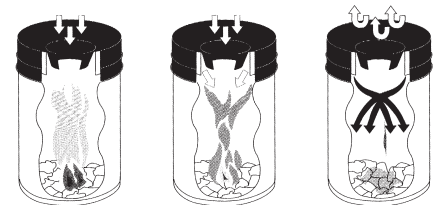

WASTE BASKETS, FIREPROOF, STAINLESS STEEL VERSION

Corpus is made of polished stainless steel sheets. The head part is made of galvanized steel sheets and powder coated in black. Available in five sizes. From 15 l til 110 l capacity.

5

Pic.: waste basket, VA, 50 l capacity - Art.-No. 3164, waste basket VA, 30 l capacity - Art.-No. 3154 and waste basket, VA, 80 l capacity - Art.-No. 3174, waste basket, VA, 15 l capacity - Art.-No. 3144 and waste basket, VA, 110 l capacity - Art.-No. 3184.

Capacity ca.	Measurement mm (H x D ca.)	Article-No.
15 l	370 x 250	3144
30 l	390 x 375	3154
50 l	520 x 375	3164
80 l	560 x 465	3174
110 l	750 x 465	3184

Method of operation:

Individual delivery packed in cartons.

WASTE BASKETS, FIREPROOF, STAINLESS STEEL VERSION

H x D x W (mm)
15 l = 390 x 260 x 260
30 l = 450 x 440 x 450
50 l = 590 x 430 x 430
80 l = 590 x 530 x 520
110 l = 785 x 520 x 520

Palet
VE = 56
VE = 24
VE = 18
VE = 8
VE = 8